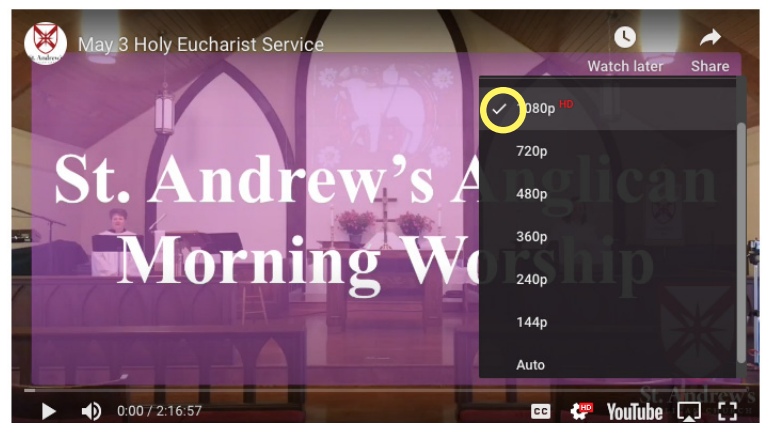

Steps to improving the worship video when streamed to your large-screen TV

1. After going to standrewsky.org/online-services, select the "Play" button.

2. When YouTube menu appears at the bottom of the screen, select the "gear" icon."

3. Select the "Quality" option from the pop-up menu.

4. Select the highest resolution available on your TV. Then join your church family in worship!